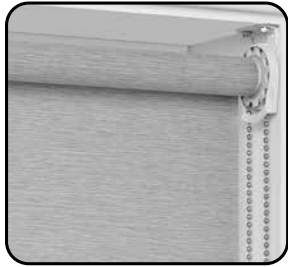

Envision Roller Shades Cord Loop Operation for Envision Roller Shades

Reverse Roll on Envision Roller Shades

A reverse roll option is available at no extra charge with all Envision Roller Shade fabrics on the Skyline and R-Series no head rail roller shades, and Cordless Roller with Deco-Bar Hardware.

The reverse roll allows the fabric to roll off the front of the roller instead of the back (the traditional style). The reverse roll conceals the roller for a contemporary, tailored appearance.

Standard Roll