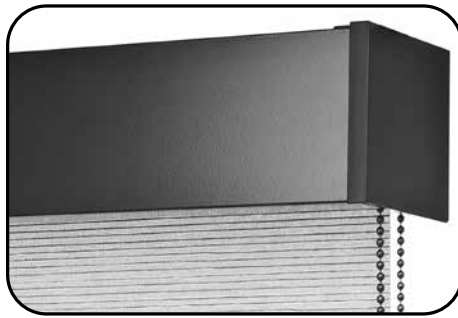

4" Skyline Fascia - Bronze