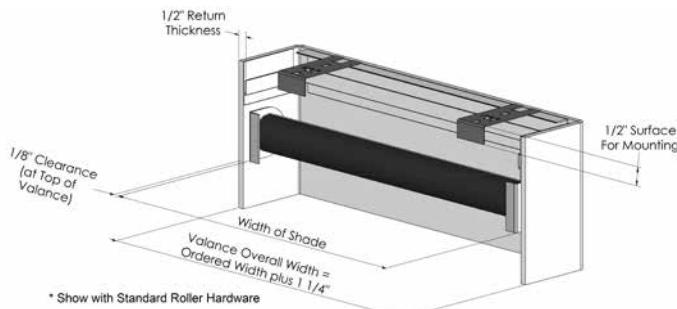

Envision Roller Shades HIGHLIGHTS VALANCE

Highlights Ordering and Measuring Instructions

Outside Mount Valance ordered SEPARATELY

- An outside mount Highlights Valance will come with its own set of mounting brackets. In most scenarios, the valance brackets must be installed separately from the shade.
- Measure the width of the area you wish to cover. Be sure to add extra space if you have window trim or extra wall space you'd like to cover.
- **Please Note:** When ordering outside mount valances, the finished overall width of your valance will be your ordered width plus 1 1/4" (see Figures B and C). **Example:** An outside mount valance ordered at 36" wide will be made 37 1/4".
- **Please Note:** You will need 1/2" of surface area to mount your valance brackets (see Figure B).