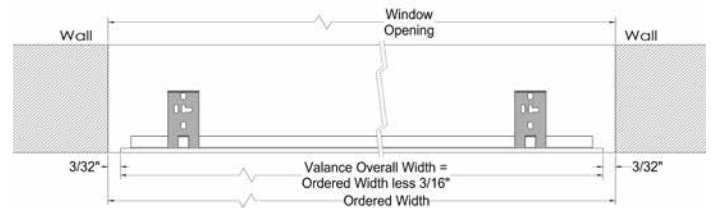

Stand Alone Valance with Return Size Options (Cont.)

Inside Mount

Figure E