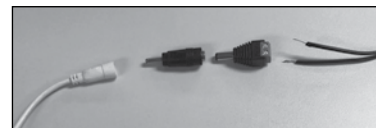

Wires connecting to charging port on Simplicity shade