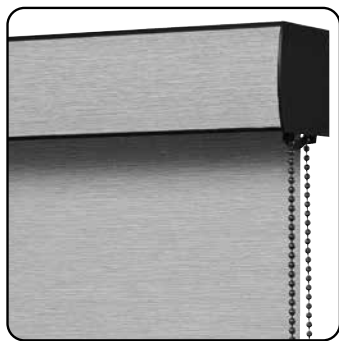

Envision Roller Shades

INSERT STRIP, SMOOTH FACE OR FABRIC WRAP | DESIGNER CASSETTE

Insert Strip