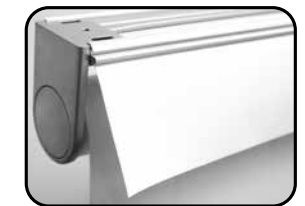

A light block is standard with every EZ Mount shade

FeatherTouch™ EZ Mount Hardware Finishes

FeatherTouch is available with the EZ Mount Hardware option or Designer Cassette.

EZ Mount hardware is available in three colors:

- White
- Black
- Designer Nickel (**$100.00 List**)

All FeatherTouch shades with EZ Mount hardware includes matching end cap covers for both inside mount and outside mount shades.