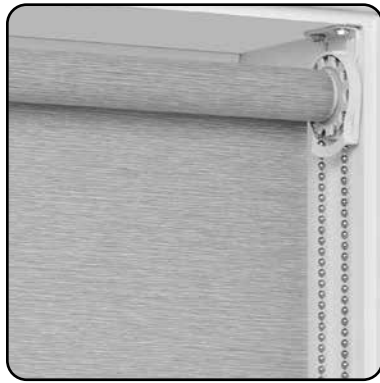

Envision Roller Shades

OPTIONAL R-SERIES HARDWARE SYSTEM

Standard Tube (1" and 1 1/2" diameter):

A = 1 1/2"
B = 1 1/2" Or 2"

Oversized Tube (2" diameter):

A = 2"
B = 1 5/8" Or 2 1/8"

Hardware Features		
Roll Style:	Standard or reverse (reverse roll information is found on page 90)	
Bead Cord Style and Color:	White, black, bronze or steel bead chain	
Clutch Color:	White or black. Outside mount shades include white or black bracket covers	
Bottom Rail Style:	Fabric Wrapped or Exposed Bottom Rail	
Bottom Rail Color:	Fabric Wrapped: White, vanilla, bronze, black or brushed aluminum Exposed: White, vanilla, bronze, black or brushed aluminum	
Motorization	R-series hardware can be motorized with Simplicity BLUETOOTH™ Rechargeable Motorization, Low Voltage Hardwired Motorization or PowerTouch™ Rechargeable.	
Mounting Dimensions	For proper placement of mounting brackets for inside and exact mount, see www.comfortexdealers.com/installationinstructions.html in the roller shade section.	
The standard 1" and 1 1/2" tubes are available with two brackets in 1 1/2" and 2" projection.		
Minimum depth for flush inside mount including installation brackets: 2 1/2"		
The oversized 2" tube is available with two brackets in 1 5/8" and 2 1/8" projection.		
Minimum depth for flush inside mount including installation brackets: 3"		
Standard Roller Finished Dimensions (+/- 1/8")	Standard Tube (1" and 1 1/2" diameter) Cord Loop and Motorization	Oversized Tube (2" & 2 1/2" diameter) Cord Loop
Inside Mount*		
* Inside mount brackets must be mounted up or to the back of the mounting surface. Select side mount if mounting to the side of the mounting surface.		
Bracket to Bracket Measurement:	Ordered width minus 3/16"	Ordered width minus 3/16"
End to End Roller Width:	Ordered width minus 1 1/4"	Ordered width minus 1 7/16"
Fabric Width:	Ordered width minus 1 5/16"	Ordered width minus 1 1/2"
Bottom Rail Width:	Ordered width minus 1 5/16"	Ordered width minus 1 1/2"
Outside Mount		
Bracket to Bracket Measurement:	Ordered width plus 3/16"	Ordered width plus 3/16"
End to End Roller Width:	Ordered width minus 7/8"	Ordered width minus 1 1/16"
Fabric Width:	Ordered width minus 1 5/16"	Ordered width minus 1 1/8"
Bottom Rail Width:	Ordered width minus 1 5/16"	Ordered width minus 1 1/8"
Side and Exact Mount		
Bracket to Bracket Measurement:	Ordered width	Ordered width
End to End Roller Width:	Ordered width minus 1 1/16"	Ordered width minus 1 1/4"
Fabric Width:	Ordered width minus 1 1/8"	Ordered width minus 1 5/16"
Bottom Rail Width:	Ordered width minus 1 1/8"	Ordered width minus 1 5/16"