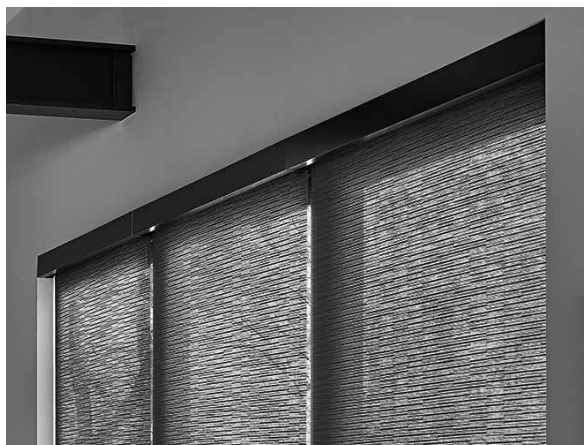

Please Note: When ordering motorization, all shades will need the same motor for proper tube size and bracket alignment. Standard Motors use a 1 1/2" tube and bracket and Heavy Duty Motors use a 2" tube and brackets.

For configuration with three or more shades, the motor will always be placed on the right hand side. The Side by Side Mounting option for three or more shades is not available for Cord Loop operation.

Brackets come in the same four colors as a Skyline Standard roller shade: White, Black, Ivory and Bronze.

Bracket covers for the two outer shades are the same colors available for a Skyline Standard roller shade: White Black, Ivory, Bronze and Satin Nickel.

Pricing Example:

For Satin Nickel Two-on-One No Head Rail Shades with PowerTouch Rechargeable:

36 x 60 Phifer 7450 = $367 (x2)	= $734
Add Satin Nickel Skyline Surcharge = $44 (x2)	= $88
Add PowerTouch Rechargeable = $188 (x2)	= $376
Manufacturer's Total List Price	= $1,198

No Head Rail Shades Beneath a Single Seamless 4" Skyline Fascia

Side by Side Shades with Simplicity Motorization can be ordered beneath a single, seamless 4" Skyline Fascia.

Two-on-one No Head Rail Shades with cordloop or motorization is also available beneath a single 4" Skyline Fascia.

Heavy Duty Motorization is also available.

Maximum width of a single fascia is 192". See above for available hardware options.

Pricing Example:

For Satin Nickel Two-on-One No Head Rail Shades with PowerTouch Rechargeable and 4" Skyline Fascia:

36 x 60 Phifer 7450 = $367 (x2)	$734
Add Satin Nickel Skyline Surcharge = $44 (x2)	$88
Add PowerTouch Rechargeable = $188 (x2)	$376
Add 72" Skyline Fascia =	$204
Manufacturer's Total List Price =	$1,402