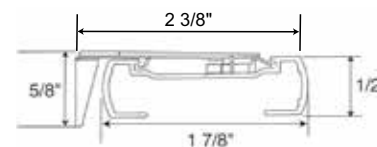

Mounting Requirements

Standard Cord Lock Hardware	
Minimum Shallow Mounting Surface	¾"
Minimum Flush Inside Mount - no valance	2"
Minimum Flush Inside and Side Mount with standard valance	3 1/16"
Minimum Outside Mounting Surface	¾"
Cordless and Cord Loop Head Rail (All)	
Minimum Shallow Mounting Surface	½"
Minimum Flush Inside Mount - no valance	2 ¼"
Minimum Flush Inside and Side Mount with standard valance	3 1/16"
Minimum Outside Mounting Surface	7/8"
Minimum Side Mount Surface	1 ¼"

Finished Dimensions

Inside Mount	
Fabric	Ordered width minus 3/8"
Width*	Ordered width minus 3/16"
Length	Plus or minus 1/8"
Outside Mount	
Fabric	Ordered width
Width*	Ordered width plus 3/16"
Length	Plus or minus 1/8"

*Head rail measurements include end caps. Length and width measurements will vary by plus or minus 1/8".

Roman Headrail Dimensions

Cord Lock Rail

Cord Lock Rail

- Depth of rail: 1 7/8"
- Depth of rail and bracket: 2 3/8"
- Height: 1/2"
- Height of bracket: 5/8"