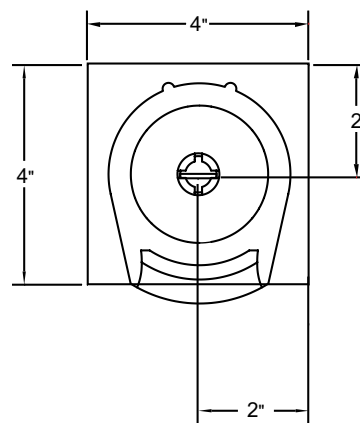

Envision Roller Shades

4" R-SERIES FASCIA HEAD RAIL

Hardware Features	
Fascia Colors:	Black, Bronze, Satin Nickel, White and Ivory. Dust Cover Not Available.
Roll Style:	Standard only
Bead Cord Style and Color:	White, black, bronze or steel bead chain
Bottom Rail Style:	Fabric Wrapped or Exposed Bottom Rail
Bottom Rail Color:	Fabric Wrapped: White, vanilla, bronze, black or brushed aluminum Exposed: White, vanilla, bronze, black or brushed aluminum
Motorization	Simplicity Rechargeable Motorization is NOT available.
Head Rail Surcharge	See price grids for surcharge information.

Mounting Dimensions

Minimum depth for flush inside mount including installation brackets: 4"

Minimum surface height required for outside mount: 4"

Four Inch Fascia Finished Dimensions (+/- 1/8")	Standard Tube (1 1/2" diameter)	Oversized Tube (2" diameter)
Inside Mount		
Bracket to Bracket Measurement:	Ordered width minus 3/16"	Ordered width minus 3/16"
End to End Roller Width:	Ordered width minus 1 3/8"	Ordered width minus 1 3/8"
Fabric Width:	Ordered width minus 1 7/16"	Ordered width minus 1 7/16"
Bottom Rail Width:	Ordered width minus 1 7/16"	Ordered width minus 1 7/16"
Outside Mount		
Bracket to Bracket Measurement:	Ordered width plus 3/16"	Ordered width plus 3/16"
End to End Roller Width:	Ordered width minus 1"	Ordered width minus 1"
Fabric Width:	Ordered width minus 1 1/16"	Ordered width minus 1 1/16"
Bottom Rail Width:	Ordered width minus 1 1/16"	Ordered width minus 1 1/16"
Side and Exact Mount		
Bracket to Bracket Measurement:	Ordered width	Ordered width
End to End Roller Width:	Ordered width minus 1 3/16"	Ordered width minus 1 3/16"
Fabric Width:	Ordered width minus 1 1/4"	Ordered width minus 1 1/4"
Bottom Rail Width:	Ordered width minus 1 1/4"	Ordered width minus 1 1/4"