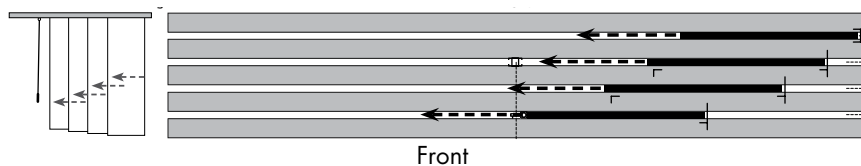

Envision "Smooth-Operator" Panel Track System SPECIFICATIONS

Clear Window Opening

Panel Tracks are an excellent option for clearing a window opening. Please see the below charts for guidance on what ordered width is recommended to clear a window opening.

For Example:

For a One Way Side Stack ordered with 5 panels, in order to clear an opening of 94", the ordered width of the panel track should be 120".

One Way Side Stack Panel Track

Step 1: Select # of Panels

Step 2: Select uncovered width

2 Panels	If uncovered width is	17	23	29	35	-	-	-	-	-	-
3 Panels	If uncovered width is	23	31	39	47	63	79	-	-	-	-
4 Panels	If uncovered width is	25	34	43	52	70	88	106	124	-	-
5 Panels	If uncovered width is	27	37	47	56	75	94	113	133	152	171
Result: Then Ordered Width is		36	48	60	72	96	120	144	168	192	216

Split Stack Panel Track

Step 1: Select # of Panels

Step 2: Select uncovered width

4 Panels	If uncovered width is	14	20	26	32	44	56	68	80	-	-
6 Panels	If uncovered width is	-	-	36	44	60	76	92	108	124	140
8 Panels	If uncovered width is	-	-	-	-	68	86	104	122	140	158
Result: Then Ordered Width is		36	48	60	72	96	120	144	168	192	216

Panel Configuration - Wand and Cord Control

The lead panel is always in front and catches the panels behind it. Right stack and split stack panel configuration is shown below.

**Right Stack
Wand Control**