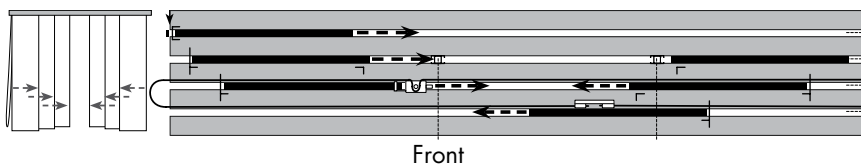

**Split Stack
Cord Control**