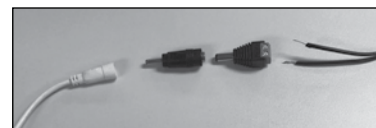

Wires connecting to charging port on Simplicity shade