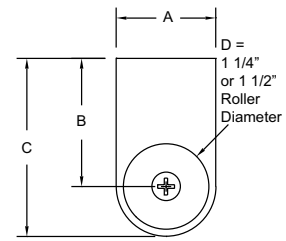

Head Rail Consistency (Heavier fabrics varies by fabric)

Fabric will add an average of ⅛" to the diameter of the tube for every 10" of fabric rolled onto the tube. Contact Technical Services if additional services are needed.

Hardware Features

Roll Style:	Standard or reverse (reverse roll information is found on page 90)
Hardware Color	White, Ivory, Black, Satin Nickel and Bronze (brackets are white or black)
Bracket Covers	White, Ivory, Black, Satin Nickel and Bronze
Bottom Rail Style:	Fabric Wrapped or Exposed Bottom Rail
Bottom Rail Color:	Fabric Wrapped: White, vanilla, bronze, black or brushed aluminum Exposed: White, vanilla, bronze, black or brushed aluminum
Cordless Tassels and Pulls:	See page 95 for colors and styles.
Motorization	Cordless Roller with Deco-Bar cannot be motorized.
Cordless Surcharge	See price grids for Cordless surcharge information.

Mounting Dimensions

- Minimum depth for flush inside mount including installation brackets: 1¾"
- Minimum inside mounting height: 1¼"
- Minimum outside mounting height: 1"

Cordless Roller with Deco-Bar Finished Dimensions (+/- 1/8")

Inside Mount

Head Rail Measurement:	Ordered width minus ⅜" (measurement includes end brackets)
Fabric Width:	Ordered width minus 1⅜"

Inside Mount with Bracket Covers

Head Rail Measurement:	Ordered width minus 7/16"
Fabric Width:	Ordered width minus 1 1/16"

Outside Mount

Head Rail Measurement:	Ordered width plus ⅜" (measurement includes end brackets)
Fabric Width:	Ordered width minus 7/16"

Side Mount

Head Rail Measurement:	Ordered width minus 1 1/16" (measurement includes end brackets)
Fabric Width:	Ordered width minus 1 5/16"

Exact End to End Mount

Head Rail Measurement:	Ordered width (measurement includes end brackets)
Fabric Width:	Ordered width minus 5/8"