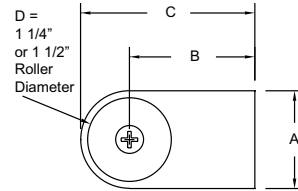

Head Rail Consistency (Heavier fabrics varies by fabric)

Fabric will add an average of ⅛" to the diameter of the tube for every 10" of fabric rolled onto the tube. Contact Technical Services if additional services are needed.

Hardware Features

Roll Style:	Standard or reverse (reverse roll information is found on page 90)
Hardware Color	White, Ivory, Black, Satin Nickel and Bronze (brackets are white or black)
Bracket Covers	White, Ivory, Black, Satin Nickel and Bronze
Bottom Rail Style:	Fabric Wrapped or Exposed Bottom Rail
Bottom Rail Color:	Fabric Wrapped: White, vanilla, bronze, black or brushed aluminum Exposed: White, vanilla, bronze, black or brushed aluminum
Cordless Tassels and Pulls:	See page 95 for colors and styles.
Motorization	Cordless Roller with Deco-Bar cannot be motorized.
Cordless Surcharge	See price grids for Cordless surcharge information.

Mounting Dimensions

- Minimum depth for flush inside mount including installation brackets: 1¾"
- Minimum inside mounting height: 1¼"
- Minimum outside mounting height: 1"

Cordless Roller with Deco-Bar Finished Dimensions (+/- 1/8")

Inside Mount

Head Rail Measurement:	Ordered width minus ⅜" (measurement includes end brackets)
Fabric Width:	Ordered width minus 1⅜"

Inside Mount with Bracket Covers

Head Rail Measurement:	Ordered width minus 7/16"
Fabric Width:	Ordered width minus 1 1/16"

Outside Mount

Head Rail Measurement:	Ordered width plus ⅜" (measurement includes end brackets)
Fabric Width:	Ordered width minus 7/16"

Side Mount

Head Rail Measurement:	Ordered width minus 1 1/16" (measurement includes end brackets)
Fabric Width:	Ordered width minus 1 5/16"

Exact End to End Mount

Head Rail Measurement:	Ordered width (measurement includes end brackets)
Fabric Width:	Ordered width minus 5/8"