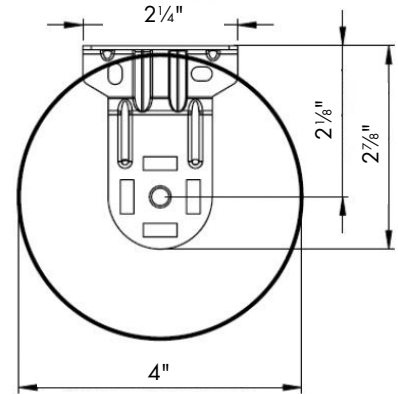

Envision Roller Shades

STANDARD SKYLINE HARDWARE SYSTEM

Hardware Features

Roll Style:	Standard or reverse (reverse roll information is found on page 90)
Bead Chain Color:	White, Black, Ivory, Satin Nickel and Bronze
Clutch Color:	White, Black, Ivory, Satin Nickel and Bronze
Bracket Cover Colors:	White, Black, Ivory, Satin Nickel and Bronze
Bracket Colors:	White, Black, Ivory and Bronze
Bottom Rail Style:	Fabric Wrapped or Exposed Bottom Rail
Bottom Rail Color:	Fabric Wrapped: White, Black, Ivory, Brushed Aluminum and Bronze Exposed: White, Black, Ivory, Brushed Aluminum and Bronze
Motorization	Skyline Standard Roller Hardware can be motorized with Simplicity BLUETOOTH™ Rechargeable Motorization, Heavy Duty BLUETOOTH™ Rechargeable, Low Voltage Hardwired Motorization or PowerTouch™ Rechargeable.

Mounting Dimensions

The standard 1" and 1 1/2" tubes are available with two brackets in 1 5/8" or 2 1/8" projection.

Minimum depth for flush inside or side mount including brackets covers: 2 1/2"

The oversized 2" tube is available with one bracket in a 2 1/8" projection.

Standard Roller Finished Dimensions (+/- 1/8")	Standard Tube Cord Loop (1" and 1 1/2" diameter)	Standard Tube Motorized (1 1/2" diameter)	Oversized Tube Cord Loop (2" diameter)	Oversized Tube (2" & 2 1/2" diameter) Heavy Duty Motorization
Inside Mount				
Bracket to Bracket Measurement:	Ordered width	Ordered width	Ordered width	Ordered width
End to End Roller Width:	Ordered width minus 1"	Ordered width minus 1 1/8"	Ordered width minus 1 1/16"	Ordered width minus 1 5/8"
Fabric Width:	Ordered width minus 1 1/16"	Ordered width minus 1 3/16"	Ordered width minus 1 1/8"	Ordered width minus 1 11/16"
Bottom Rail Width:	Ordered width minus 1 1/16"	Ordered width minus 1 3/16"	Ordered width minus 1 1/8"	Ordered width minus 1 11/16"
Outside Mount and Inside Mount with Bracket Covers				
End Cap Cover to End Cap Cover:	Ordered width	Ordered width	Ordered width	Ordered width
Bracket to Bracket Measurement:	Ordered width minus 1/8"	Ordered width minus 1/4"	Ordered width minus 1/8"	Ordered width minus 1/8"
End to End Roller Width:	Ordered width minus 1 1/8"	Ordered width minus 1 1/4"	Ordered width minus 1 3/16"	Ordered width minus 1 3/4"
Fabric Width:	Ordered width minus 1 3/16"	Ordered width minus 1 5/16"	Ordered width minus 1 1/4"	Ordered width minus 1 13/16"
Bottom Rail Width:	Ordered width minus 1 3/16"	Ordered width minus 1 5/16"	Ordered width minus 1 1/4"	Ordered width minus 1 13/16"

G200 clutch and Skyline Spring Assist require an additional 1/8" deduction from Cordloop 2" diameter shades.