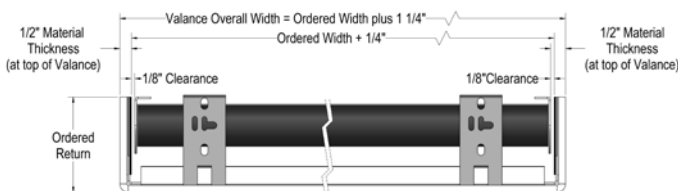

Outside Mount

Figure C