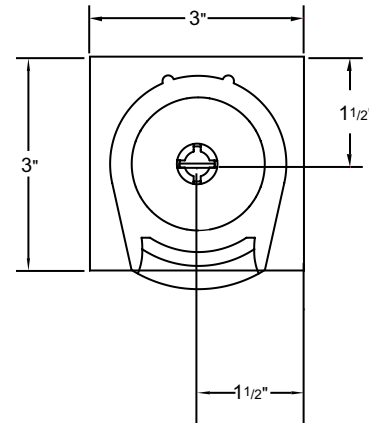

Envision Roller Shades

3" R-SERIES FASCIA HEAD RAIL

Hardware Features	
Fascia Colors:	Black, Bronze, Satin Nickel, White and Ivory. Dust Cover Not Available.
Roll Style:	Standard only
Bead Chain Color:	White, black, bronze or steel bead chain
Bottom Rail Style:	Fabric Wrapped or Exposed Bottom Rail
Bottom Rail Color:	Fabric Wrapped: White, vanilla, bronze, black or brushed aluminum Exposed: White, vanilla, bronze, black or brushed aluminum
Motorization	Simplicity Rechargeable Motorization is NOT available.
Head Rail Surcharge	See price grids for surcharge information.

Mounting Dimensions
Minimum depth for flush inside mount including installation brackets: 3"
Minimum surface height required for outside mount: 3"

Three Inch Fascia Finished Dimensions (+/- 1/8")	Standard Tube (1" and 1 1/2" diameter)	Oversized Tube (2" diameter)
Inside Mount		
Bracket to Bracket Measurement:	Ordered width minus 3/16"	Ordered width minus 3/16"
End to End Roller Width:	Ordered width minus 1 1/4"	Ordered width minus 1 3/8"
Fabric Width:	Ordered width minus 1 5/16"	Ordered width minus 1 7/16"
Bottom Rail Width:	Ordered width minus 1 5/16"	Ordered width minus 1 7/16"
Outside Mount		
Bracket to Bracket Measurement:	Ordered width plus 3/16"	Ordered width plus 3/16"
End to End Roller Width:	Ordered width minus 7/8"	Ordered width minus 1"
Fabric Width:	Ordered width minus 1 5/16"	Ordered width minus 1 1/16"
Bottom Rail Width:	Ordered width minus 1 5/16"	Ordered width minus 1 1/16"
Side and Exact Mount		
Bracket to Bracket Measurement:	Ordered width	Ordered width
End to End Roller Width:	Ordered width minus 1 1/16"	Ordered width minus 1 3/16"
Fabric Width:	Ordered width minus 1 1/8"	Ordered width minus 1 1/4"
Bottom Rail Width:	Ordered width minus 1 1/8"	Ordered width minus 1 1/4"