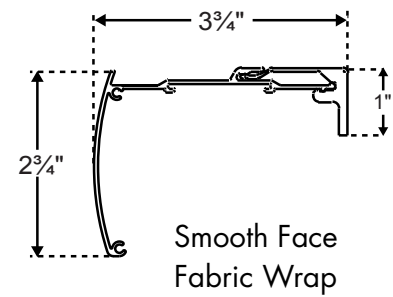

Envision Roller Shades

RETRACTABLE CORD HARDWARE SYSTEM | DESIGNER CASSETTE

Hardware Features	
Roll Style:	Standard only
Head Rail Color:	White, Ivory, Black, Satin Nickel and Bronze with Smooth Face Insert Strip or Fabric Wrapped Designer Cassette. Retractable Cord Clutch is available in White and Black only
Bottom Rail Style:	Fabric Wrapped or Exposed Bottom Rail
Bottom Rail Color:	Fabric Wrapped: White, vanilla, bronze, black or brushed aluminum Exposed: White, vanilla, bronze, black or brushed aluminum
Bead Chain Color:	Cord and Tassel are coordinated with all Envision fabrics

Mounting Dimensions	
Minimum depth for flush inside mount including installation brackets: 3 3/4"	
Minimum depth required for shallow mounting: 1"	
Minimum depth for side mount: 1 1/8" • Maximum shade width for side mount: 48"	
Minimum height required for outside mounting: 1"	

Designer Cassette Finished Head Rail Measurements for Retractable Cord (+/- 1/8")	
Inside Mount	
Head Rail Measurement:	Ordered width minus 3/16" (measurement includes end caps)
Outside Mount	
Head Rail Measurement:	Ordered width plus 3/16" (measurement includes end caps)
Side Mount	
Head Rail Measurement:	Ordered width minus 1 1/16" (measurement includes end caps)
Exact End to End Mount	
Head Rail Measurement:	Ordered width (measurement includes end caps)

Designer Cassette Finished Fabric Measurements	
Mount	Retractable Cord
Inside Mount:	Ordered width minus 1 7/16"
Outside Mount:	Ordered width minus 1 1/16"
Side Mount:	Ordered width minus 1 5/16"
Exact End to End Mount:	Ordered width minus 1 1/4"