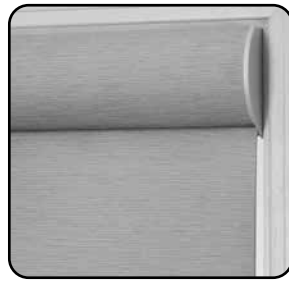

The Elevance Roman head rail offers fabric wrapped as a standard feature for an all-over fabric appeal. The curved head rail offers many more options for shallow mount windows.

Head Rail with Outside Mount