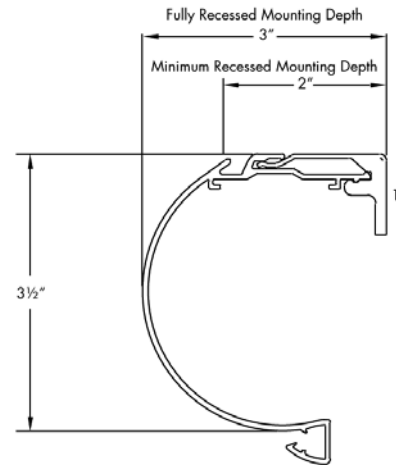

Elevance Integrated Liner Roman Shades

RETRACTABLE CORD HARDWARE SYSTEM

ELEVANCE ROMAN SHADES

Hardware Features	
Head Rail Color:	Fabric Wrapped Cassette
Head Rail End Caps:	Color Coordinated to ordered shade fabric
Liner:	Light Filtering Liner or Blackout Liner. See page 132 for more information.
Bottom Rail Style and Color:	Fabric wrapped front bottom rail and white back bottom rail
Rib Spacing:	Panel Height is 8" (from rib to rib). Lower most panel size will vary in length and may be up to 2" longer or 6" shorter than the standard 8".
Operation Options:	Retractable Cord White or Black Clutch. Cord Guide is always white

Mounting Dimensions	
Minimum depth for flush inside mount including installation brackets: 3"	
Minimum depth required for shallow mounting: 1"	
Minimum depth for side mount: 1 1/8" • Maximum shade width for side mount: 48"	
Minimum height required for outside mounting: 1"	

Elevance Single Cord Operator Finished Head Rail Measurement

Inside Mount	
Head Rail Measurement:	Ordered width minus 3/16" (measurement includes end caps)
Outside Mount	
Head Rail Measurement:	Ordered width plus 3/16" (measurement includes end caps)
Side Mount	
Head Rail Measurement:	Ordered width minus 1 1/16" (measurement includes end caps)
Exact End to End Mount	
Head Rail Measurement:	Ordered width (measurement includes end caps)

Elevance Single Cord Operator Finished Fabric Measurements

Mount	Single Cord Operator
Inside Mount Face Fabric:	Ordered width minus 3/8"
Inside Mount Liner Fabric:	Ordered width minus 1 1/2"
Outside Mount Face Fabric:	Ordered width
Outside Mount Liner Fabric:	Ordered width by 1 1/8"