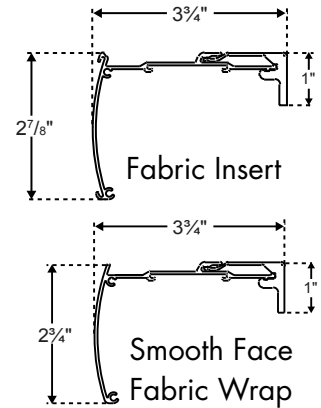

Envision Roller Shades

INSERT STRIP, SMOOTH FACE OR FABRIC WRAP | DESIGNER CASSETTE

Insert Strip

Smooth Face

Fabric Wrap

Hardware Features

Roll Style:	Standard only
Head Rail Color:	White, Ivory, Black, Satin Nickel and Bronze
Clutch & Tensioner Color	White, Black, Ivory, Satin Nickel and Bronze (White and Black for R-Series)
Bottom Rail Style:	Fabric Wrapped or Exposed Bottom Rail
Bottom Rail Color:	Fabric Wrapped: White, vanilla, bronze, black or brushed aluminum Exposed: White, vanilla, bronze, black or brushed aluminum
Bead Chain Color:	White, black, bronze or steel bead chain
Operation Options:	Cord Loop: Select bead chain color, bottom rail style and color Cordless: Select bottom rail style, color and Cordless Tassels or Pulls (see page 95)
Motorization	Skyline Standard Roller Hardware can be motorized with Simplicity BLUETOOTH™ Rechargeable Motorization or PowerTouch™ Rechargeable.