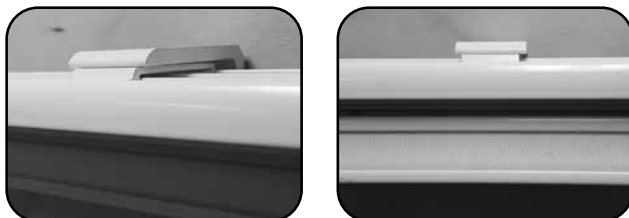

Mounting Options

The following mounting options are available. All mounting brackets are coordinated with the head rail in white or aluminum:

- Wall Bracket with End Caps
- Ceiling Bracket with End Caps

Panel Stack Back

The stack back will be equal to a single panel width. It will never be less than 12" and never exceed 48".

To determine an approximate stack back:

Ordered Width ÷ Number of Panels = Stack Back within +/- 2". (with 2" standard overlap)

Light Gap

Head Rail/Fabric Panels: There is no light gap between the fabric panels and the bottom of the head rail.

Outside Mount Bracket/Head Rail: There is a $\frac{1}{4}$ " light gap between the top of the track to the top of the outside mount installation bracket.

Inside Mount Bracket/Head Rail: There is a $\frac{1}{8}$ " gap between the top of the track to the top of the inside mount installation bracket.

Bottom Light Gap: There will be a $\frac{1}{2}$ " light gap at the bottom of the hanging panels on an inside mount shade.

Side Light Gap: There will be $\frac{3}{16}$ " side light gap at the sides of the panel track.

To avoid side light gap on outside mount shades, Comfortex recommends increasing the ordered width by 5", or 2 $\frac{1}{2}$ " on both sides.

Outside Mount Installation Bracket Appearance

Fabric Deductions and Specifications

Panels are fabricated with a 2" overlap as standard. Custom overlaps are available in 1 $\frac{1}{2}$ ", 2 $\frac{1}{2}$ " or 3".

Inside Mount:

Head rail width = ordered width minus $\frac{1}{4}$ "

Panel height allowance = ordered length minus $\frac{1}{2}$ "

Outside Mount:

No additional deductions are taken for fabric width

Panel height allowance = ordered length

Natural Fabrics

Lanai and Cabana fabrics are made from natural materials, such as paper, jute and cotton. Small irregularities as well as possible slight fraying at the edges may occur and are considered "natural characteristics". Natural materials may crack, split, twist, bow and flare. Natural materials may experience color changes over time due to aging, direct sunlight and other climatic conditions. Climatic conditions may cause the shade length to stretch or shrink.

Please Note: "Normal Characteristics" are not considered defects in the product or workmanship.

Pricing Example	
Side Stack Panel Track	
Price Group 4: 110" wide x 97" panel track	= $2,185
Track will have 5 panels for side stack	= $256
TOTAL MANUFACTURER'S LIST PRICE	= $2,441