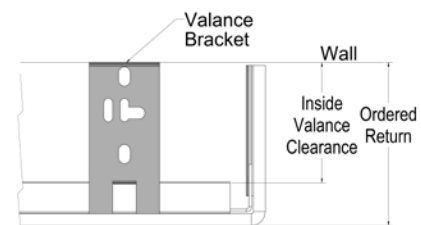

Return Coverage

Ordered return size refers to the distance from the face of the valance to the back of return. See Figure G.

Figure G

Envision Roller Shades

HIGHLIGHTS VALANCE

Keystone Specification

- All Envision fabrics are available with the Keystone option.
- keystones will be provided separately and installed on site.
- When a keystone is required due to board limitation or fabric width, the Highlights Valance will be built by the factory as two separate pieces and installed on site.
- Ordering two optional keystones is not available. Two keystones may be required for some wider width valances.
- Valance panels are divided in half when the keystone option is ordered.
- When keystones are not required due to fabric or board width, keystones are centered on the valance. Custom placement of the keystone is not available.
- Keystones are placed on all Highlights Valances ordered wider than 94" or for widths wider than the ordered fabric.
- Separate price grids indicate when keystones are required based on fabric width.
- For vertical or horizontal patterns, keystone alignment cannot be guaranteed.