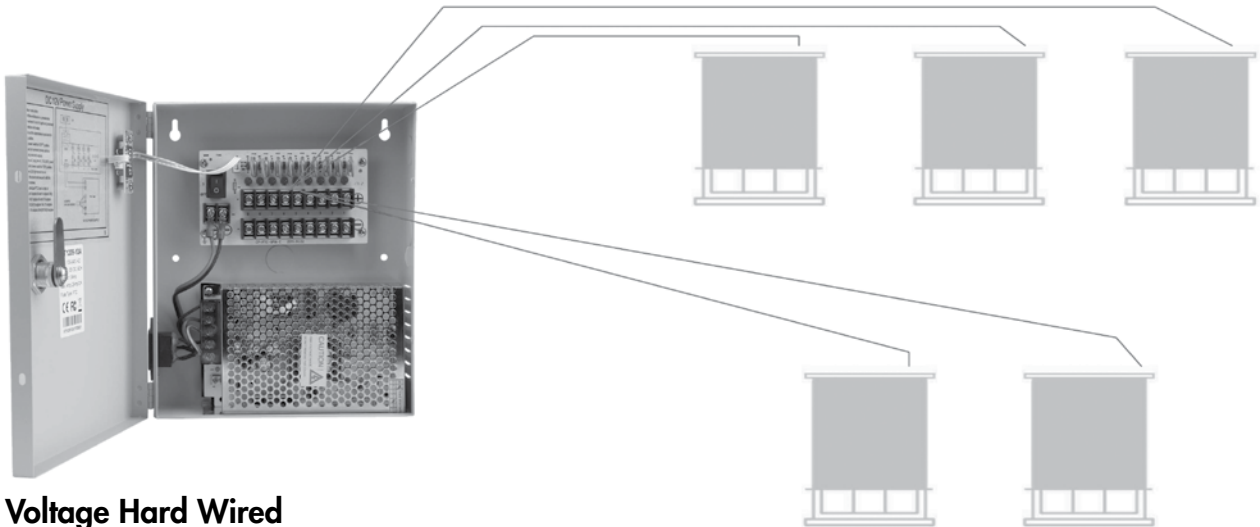

Elevance Integrated Liner Roman Shades

12V SIMPLICITY LOW VOLTAGE HARDWIRING SYSTEM

12V Low Voltage Hard Wired

Low Voltage hardwire powered motors are available for all Elevance Roller Shades. **Heavy Duty Motors are NOT available with Low Voltage Hard Wired Motorization.** The system offers a maintenance-free power option for Simplicity Motorized Shades. The Simplicity power transformer mounts in a safe dry location (such as your basement), out of sight, and provides power for up to nine individual shades per box.