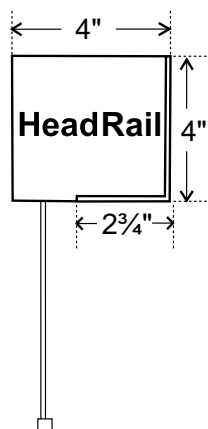

Envision Roller Shades

4" R-SERIES FASCIA HEAD RAIL

Hardware Features	
Fascia Colors:	Black, Bronze, Satin Nickel, White and Ivory. Dust Cover Not Available.
Roll Style:	Standard only
Bead Cord Style and Color:	White, black, bronze or steel bead chain
Bottom Rail Style:	Fabric Wrapped or Exposed Bottom Rail
Bottom Rail Color:	Fabric Wrapped: White, vanilla, bronze, black or brushed aluminum Exposed: White, vanilla, bronze, black or brushed aluminum
Motorization	Simplicity Rechargeable Motorization is NOT available.
Head Rail Surcharge	See price grids for surcharge information.

Mounting Dimensions

Minimum depth for flush inside mount including installation brackets: 4"

Minimum surface height required for outside mount: 4"

Four Inch Fascia Finished Dimensions (+/- 1/8")	Standard Tube (1 1/2" diameter)	Oversized Tube (2" diameter)
Inside Mount		
Bracket to Bracket Measurement:	Ordered width minus 3/16"	Ordered width minus 3/16"
End to End Roller Width:	Ordered width minus 1 3/8"	Ordered width minus 1 3/8"
Fabric Width:	Ordered width minus 1 7/16"	Ordered width minus 1 7/16"
Bottom Rail Width:	Ordered width minus 1 7/16"	Ordered width minus 1 7/16"
Outside Mount		
Bracket to Bracket Measurement:	Ordered width plus 3/16"	Ordered width plus 3/16"
End to End Roller Width:	Ordered width minus 1"	Ordered width minus 1"
Fabric Width:	Ordered width minus 1 1/16"	Ordered width minus 1 1/16"
Bottom Rail Width:	Ordered width minus 1 1/16"	Ordered width minus 1 1/16"
Side and Exact Mount		
Bracket to Bracket Measurement:	Ordered width	Ordered width
End to End Roller Width:	Ordered width minus 1 3/16"	Ordered width minus 1 3/16"
Fabric Width:	Ordered width minus 1 1/4"	Ordered width minus 1 1/4"
Bottom Rail Width:	Ordered width minus 1 1/4"	Ordered width minus 1 1/4"