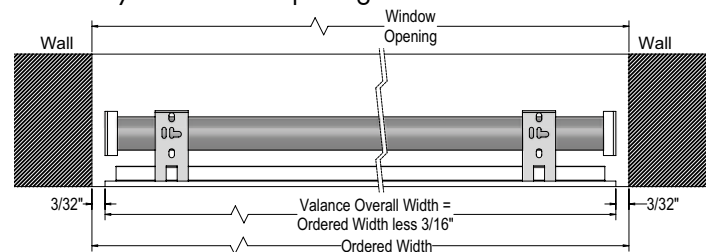

Figure A

Mounting Information for Highlight Valances with Returns Size Options

Mount Type	Return Size	Mounting Depth Required	Inside Valance Depth Clearance Provided	Comments
Inside Mount	None	3" for flush	N/A	Mounted inside window opening
Shallow Mount	1 ½"	1 ½"	7/8"	Outside Mount with bracket mounted inside window opening
Shallow Mount	2"	1"	1 3/8"	Outside Mount with bracket mounted inside window opening
Shallow Mount	2 ½"	½"	1 7/8"	Outside Mount with bracket mounted inside window opening
Outside Mount	3"	½" surface height	2 3/8"	Valance will be mounted outside window opening
Outside Mount	4"	½" surface height	3 3/8"	Valance will be mounted outside window opening
Outside Mount	5"	½" surface height	4 3/8"	Valance will be mounted outside window opening
Outside Mount	6"	½" surface height	5 3/8"	Valance will be mounted outside window opening