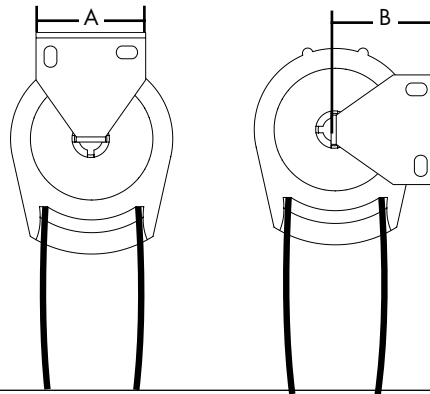

Envision Roller Shades

OPTIONAL R-SERIES HARDWARE SYSTEM

Standard Tube (1" and 1 1/2" diameter):

A = 1 1/2"
B = 1 1/2" Or 2"

Oversized Tube (2" diameter):

A = 2"
B = 1 5/8" Or 2 1/8"

Hardware Features		
Roll Style:	Standard or reverse (reverse roll information is found on page 90)	
Bead Cord Style and Color:	White, black, bronze or steel bead chain	
Clutch Color:	White or black. Outside mount shades include white or black bracket covers	
Bottom Rail Style:	Fabric Wrapped or Exposed Bottom Rail	
Bottom Rail Color:	Fabric Wrapped: White, vanilla, bronze, black or brushed aluminum Exposed: White, vanilla, bronze, black or brushed aluminum	
Motorization	R-series hardware can be motorized with Simplicity BLUETOOTH™ Rechargeable Motorization, Low Voltage Hardwired Motorization or PowerTouch™ Rechargeable.	
Mounting Dimensions	For proper placement of mounting brackets for inside and exact mount, see www.comfortexdealers.com/installationinstructions.html in the roller shade section.	
The standard 1" and 1 1/2" tubes are available with two brackets in 1 1/2" and 2" projection.		
Minimum depth for flush inside mount including installation brackets: 2 1/2"		
The oversized 2" tube is available with two brackets in 1 5/8" and 2 1/8" projection.		
Minimum depth for flush inside mount including installation brackets: 3"		
Standard Roller Finished Dimensions (+/- 1/8")	Standard Tube (1" and 1 1/2" diameter) Cord Loop and Motorization	Oversized Tube (2" & 2 1/2" diameter) Cord Loop
Inside Mount*		
* Inside mount brackets must be mounted up or to the back of the mounting surface. Select side mount if mounting to the side of the mounting surface.		
Bracket to Bracket Measurement:	Ordered width minus 3/16"	Ordered width minus 3/16"
End to End Roller Width:	Ordered width minus 1 1/4"	Ordered width minus 1 7/16"
Fabric Width:	Ordered width minus 1 5/16"	Ordered width minus 1 1/2"
Bottom Rail Width:	Ordered width minus 1 5/16"	Ordered width minus 1 1/2"
Outside Mount		
Bracket to Bracket Measurement:	Ordered width plus 3/16"	Ordered width plus 3/16"
End to End Roller Width:	Ordered width minus 7/8"	Ordered width minus 1 1/16"
Fabric Width:	Ordered width minus 1 5/16"	Ordered width minus 1 1/8"
Bottom Rail Width:	Ordered width minus 1 5/16"	Ordered width minus 1 1/8"
Side and Exact Mount		
Bracket to Bracket Measurement:	Ordered width	Ordered width
End to End Roller Width:	Ordered width minus 1 1/16"	Ordered width minus 1 1/4"
Fabric Width:	Ordered width minus 1 1/8"	Ordered width minus 1 5/16"
Bottom Rail Width:	Ordered width minus 1 1/8"	Ordered width minus 1 5/16"