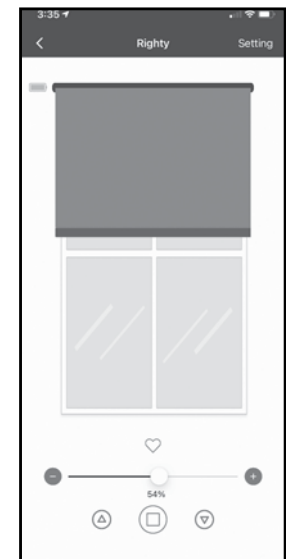

Color Lux Mobile App Control Screen