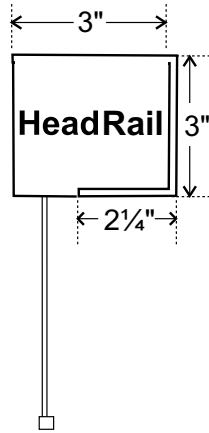

Envision Roller Shades

3" R-SERIES FASCIA HEAD RAIL

Hardware Features	
Fascia Colors:	Black, Bronze, Satin Nickel, White and Ivory. Dust Cover Not Available.
Roll Style:	Standard only
Bead Chain Color:	White, black, bronze or steel bead chain
Bottom Rail Style:	Fabric Wrapped or Exposed Bottom Rail
Bottom Rail Color:	Fabric Wrapped: White, vanilla, bronze, black or brushed aluminum Exposed: White, vanilla, bronze, black or brushed aluminum
Motorization	Simplicity Rechargeable Motorization is NOT available.
Head Rail Surcharge	See price grids for surcharge information.

Mounting Dimensions
Minimum depth for flush inside mount including installation brackets: 3"
Minimum surface height required for outside mount: 3"

Three Inch Fascia Finished Dimensions (+/- 1/8")	Standard Tube (1" and 1 1/2" diameter)	Oversized Tube (2" diameter)
Inside Mount		
Bracket to Bracket Measurement:	Ordered width minus 3/16"	Ordered width minus 3/16"
End to End Roller Width:	Ordered width minus 1 1/4"	Ordered width minus 1 3/8"
Fabric Width:	Ordered width minus 1 5/16"	Ordered width minus 1 7/16"
Bottom Rail Width:	Ordered width minus 1 5/16"	Ordered width minus 1 7/16"
Outside Mount		
Bracket to Bracket Measurement:	Ordered width plus 3/16"	Ordered width plus 3/16"
End to End Roller Width:	Ordered width minus 7/8"	Ordered width minus 1"
Fabric Width:	Ordered width minus 1 5/16"	Ordered width minus 1 1/16"
Bottom Rail Width:	Ordered width minus 1 5/16"	Ordered width minus 1 1/16"
Side and Exact Mount		
Bracket to Bracket Measurement:	Ordered width	Ordered width
End to End Roller Width:	Ordered width minus 1 1/16"	Ordered width minus 1 3/16"
Fabric Width:	Ordered width minus 1 1/8"	Ordered width minus 1 1/4"
Bottom Rail Width:	Ordered width minus 1 1/8"	Ordered width minus 1 1/4"