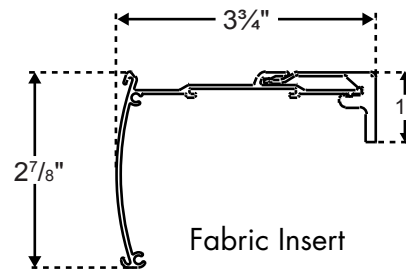

Envision Roller Shades

RETRACTABLE CORD HARDWARE SYSTEM | DESIGNER CASSETTE

Hardware Features	
Roll Style:	Standard only
Head Rail Color:	White, Ivory, Black, Satin Nickel and Bronze with Smooth Face Insert Strip or Fabric Wrapped Designer Cassette. Retractable Cord Clutch is available in White and Black only
Bottom Rail Style:	Fabric Wrapped or Exposed Bottom Rail
Bottom Rail Color:	Fabric Wrapped: White, vanilla, bronze, black or brushed aluminum Exposed: White, vanilla, bronze, black or brushed aluminum
Bead Chain Color:	Cord and Tassel are coordinated with all Envision fabrics

Mounting Dimensions	
Minimum depth for flush inside mount including installation brackets: 3 3/4"	
Minimum depth required for shallow mounting: 1"	
Minimum depth for side mount: 1 1/8" • Maximum shade width for side mount: 48"	
Minimum height required for outside mounting: 1"	

Designer Cassette Finished Head Rail Measurements for Retractable Cord (+/- 1/8")	
Inside Mount	
Head Rail Measurement:	Ordered width minus 3/16" (measurement includes end caps)
Outside Mount	
Head Rail Measurement:	Ordered width plus 3/16" (measurement includes end caps)
Side Mount	
Head Rail Measurement:	Ordered width minus 1 1/16" (measurement includes end caps)
Exact End to End Mount	
Head Rail Measurement:	Ordered width (measurement includes end caps)

Designer Cassette Finished Fabric Measurements	
Mount	Retractable Cord
Inside Mount:	Ordered width minus 1 7/16"
Outside Mount:	Ordered width minus 1 1/16"
Side Mount:	Ordered width minus 1 5/16"
Exact End to End Mount:	Ordered width minus 1 1/4"