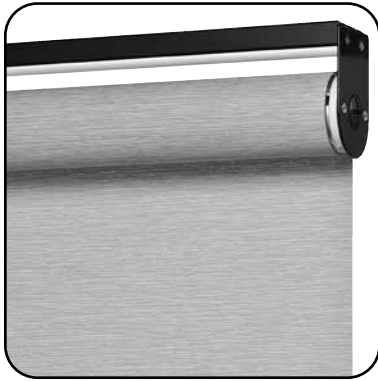

Envision Roller Shades

CORDLESS ROLLER WITH DECO-BAR MOUNTING HARDWARE

Shades Measuring 15½" to 72":

- A = 1½"
- B = 1⅝"
- C = 2¼"
- D = 1¼" Roller

Shades Measuring 72" to Maximum Width:

- A = 1¾"
- B = 1¾"
- C = 2¾"
- D = 1½" Roller