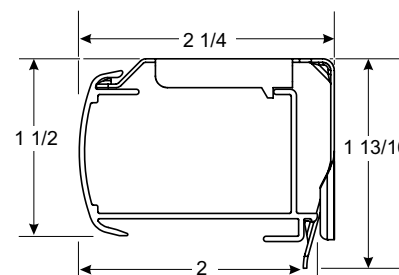

Cordloop Rail

Cord Loop Rail Dimensions

- Depth of rail: 2"
- Depth of rail and bracket: 2 ¼"
- Height of rail: 1 ½"
- Height of bracket: 1 13/16"