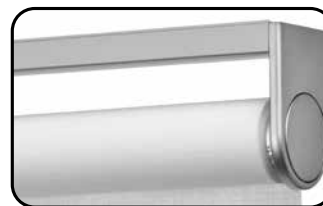

Black EZ Mount Hardware

Designer Nickel EZ Mount Hardware

Designer Cassette (All Options)

FeatherTouch™ Cordless Options and Upgrades

Fabric Valance Option for Inside Mount Shades

FeatherTouch Cordless Shades feature an optional 4.5" fabric valance to conceal the EZ Mount Hardware. Valances are only available in matching shade fabric and color, and attach separately with the supplied brackets. A light block is attached to the back of the head rail for better light control. Fabric Valances are only available for Inside Mount shades ordered with the EZ Mount Hardware system. A surcharge of **\$53.00 List** will apply.