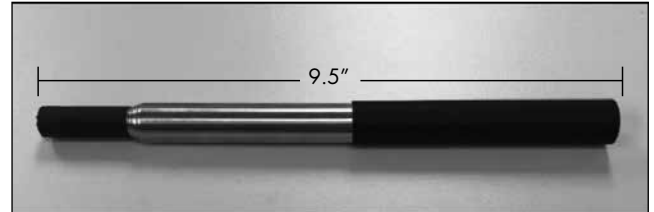

EZ Charge Wall Mount Receiver Kit | CKIT078
One kit per Simplicity Motorized shade is needed.

EZ Charge Wand

- Wand is 9 1/2" and extends to 31" Magnetized tip makes connection quick and easy.
- Once wand is in place, plug the 8.4v charger into the bottom of the extension wand for charging.