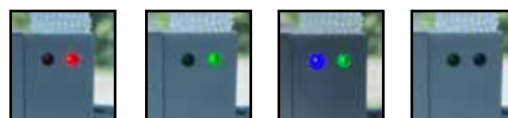

Red Light   Green Light   Blue Light   No Light

Solar Panel Mounting

Bottom portion of the bracket may be lowered if needed for more sun exposure. Bracket can be mounted behind or next to shade mounting bracket.