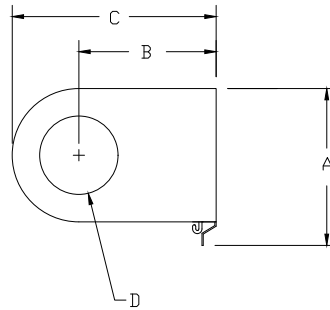

The Pear pull is 2 1/8" long.

Add: \$66 Per Shade

Envision Roller Shades

FEATHERTOUCH™ CORDLESS WITH EZ MOUNT HARDWARE

Shade Bracket Dimensions:

- A = 2 1/2"
- B = 2 3/16"
- C = 3 1/4"
- D = 1 1/2" Diameter (37mm)