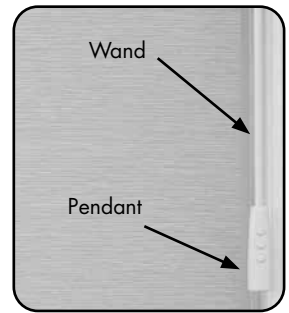

Programming the favorites position is completed after shade installation.

Please refer to the installation instructions at comfortexdealers.com.

PowerTouch™ Rechargeable Appearance

- The PowerTouch™ Rechargeable wand in a Designer Cassette is attached to the head rail and requires no additional mounting.
- The No Head Rail PowerTouch™ Rechargeable wand must be attached to the motor before mounting.
- The wand and pendant hangs down the front of the shade.
- The top and bottom buttons lift and lower the shade to the upper and lower limits. The center button is the favorites and stop button.
- Pendant is 2½" long.