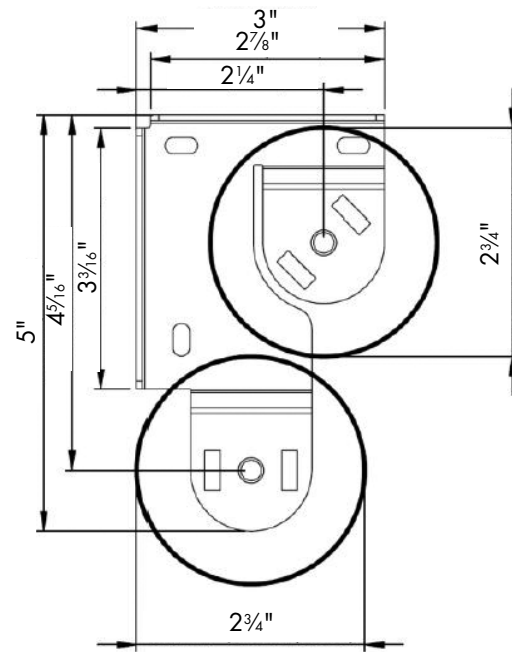

Envision Skyline Roller Shades

DUAL ROLLER WITH SKYLINE CORD LOOP & SIMPLICITY MOTORIZATION

Hardware Features	
Roll Style:	Standard and reverse roll is required (reverse roll information is found on page 90)
Bead Chain Color:	White, Ivory, Black, Satin Nickel and Bronze
Clutch Color:	White, Ivory, Black, Satin Nickel and Bronze
Bracket Cover Colors:	White and Black
Bracket Colors:	White and Black
Bottom Rail Style:	Fabric Wrapped or Exposed Bottom Rail
Bottom Rail Color:	Fabric Wrapped: White, Black, Ivory, Brushed Aluminum and Bronze Exposed: White, Black, Ivory, Brushed Aluminum and Bronze
Tensioner Colors:	White, Ivory, Black, Satin Nickel and Bronze
Motorization	Skyline Standard Roller Hardware can be motorized with Simplicity Rechargeable Motorization. PowerTouch Rechargeable is NOT available.

Mounting Dimensions	
Minimum depth for flush inside mount including installation brackets: 3"	
Minimum depth required for side mounting: 1"	

Standard Roller Finished Dimensions (+/- 1/8")	Standard Tube Cord Loop (1" and 1 1/2" diameter)	Standard Tube Motorized (1 1/2" diameter)
Inside Mount		
Bracket to Bracket Measurement:	Ordered width	Ordered width
End to End Roller Width:	Ordered width minus 1"	Ordered width minus 1 1/8"
Fabric Width:	Ordered width minus 1 1/16"	Ordered width minus 1 3/16"
Bottom Rail Width:	Ordered width minus 1 1/16"	Ordered width minus 1 3/16"
Outside Mount and Inside Mount with Bracket Covers		
End Cap Cover to End Cap Cover:	Ordered width	Ordered width
Bracket to Bracket Measurement:	Ordered width minus 1/8"	Ordered width minus 1/4"
End to End Roller Width:	Ordered width minus 1 1/8"	Ordered width minus 1 1/4"
Fabric Width:	Ordered width minus 1 3/16"	Ordered width minus 1 5/16"
Bottom Rail Width:	Ordered width minus 1 3/16"	Ordered width minus 1 5/16"