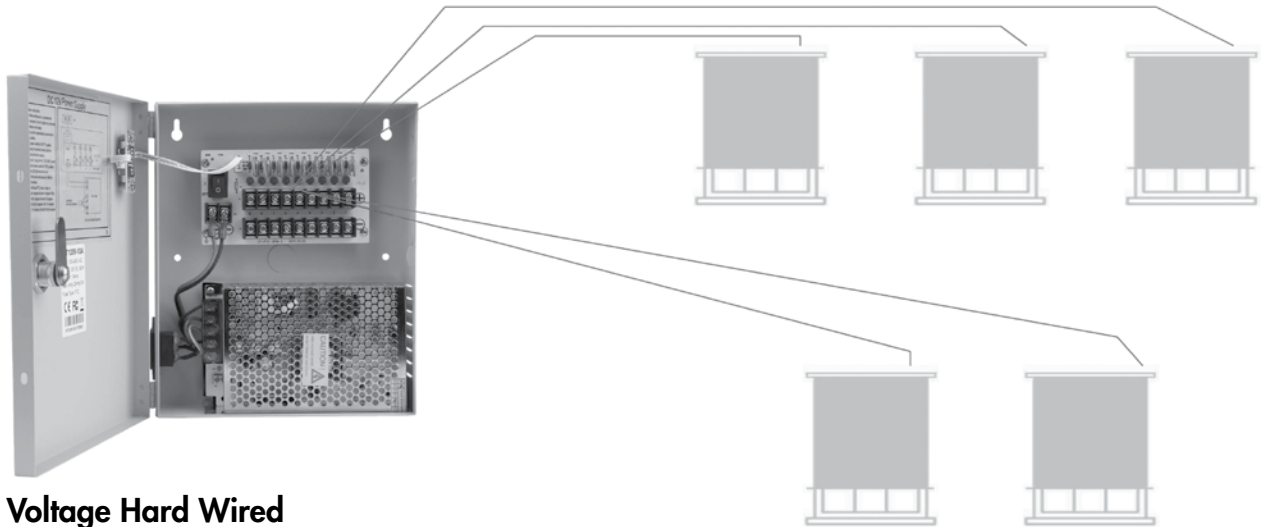

EZ Charge Extension Wand Option

All standard discounts apply.

- EZ Charge Wall Mount Receiver: \$32.00 List Price
- EZ Charge Wand: \$59.00 List Price

Envision Roller Shades with Simplicity Motorization

12V SIMPLICITY LOW VOLTAGE HARDWIRING SYSTEM