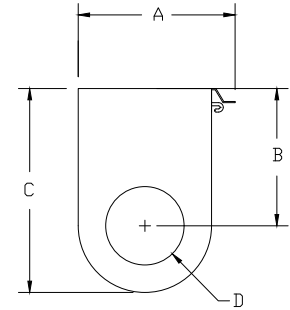

The Pear pull is 2 1/8" long.

Add: \$66 Per Shade

Envision Roller Shades

FEATHERTOUCH™ CORDLESS WITH EZ MOUNT HARDWARE

Shade Bracket Dimensions:

- A = 2 1/2"
- B = 2 3/16"
- C = 3 1/4"
- D = 1 1/2" Diameter (37mm)