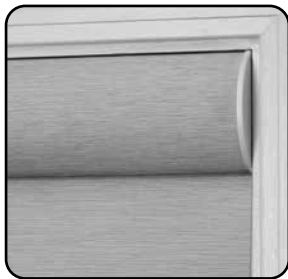

Head Rail with Inside Mount