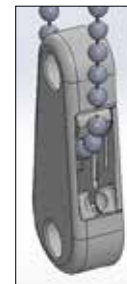

Cord Tensioner for cordloop shades