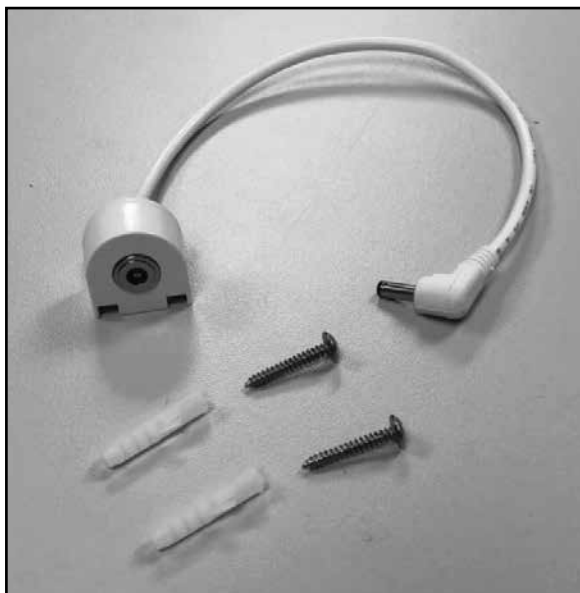

Envision Roller Shades with Simplicity Motorization SIMPLICITY BLUETOOTH™ RECHARGEABLE MOTORIZATION

EZ Charge Extension Wand Option

EZ Charge Extension Wand is the newest innovation in rechargeable motorization. Easily charge your hard to reach Simplicity Rechargeable Shades with the EZ Charge Extension Wand to charge. The wand extends up to 31" in length.

Simple to use! Place the magnetized wand tip to the receiving port to attach. Then plug the charger into the base of the wand. It is that simple!

- EZ Charge Extension Wand can be easily concealed by a valance or drapery panel.
- A modern innovation at an affordable price.
- Great for out of reach windows
- Effortless operation

EZ Charge Wall Mount Receiver

- The EZ Charge Wall Mount Receiver includes screws and anchors. These can be used for wood or drywall mounting.
- Extension cable plugs into charging port of Simplicity Rechargeable shades.

EZ Charge Wall Mount Receiver Kit | CKIT078
One kit per Simplicity Motorized shade is needed.

EZ Charge Wand

- Wand is 9 1/2" and extends to 31" Magnetized tip makes connection quick and easy.
- Once wand is in place, plug the 8.4v charger into the bottom of the extension wand for charging.