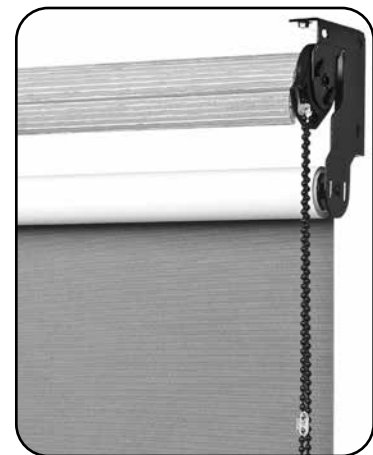

Distance between rollers when front shade is raised all the way

Pricing Example:

For Black Cord Loop Dual Roller Shades:	
Front Shade 36 x 60 Heritage Light Filtering	= $367
Back Shade 36 x 60 Heritage Blackout	= $390
Add Dual Roller Shade Surcharge	= $44
Add 8" Highlights Valance	= $285
TOTAL MANUFACTURER'S LIST PRICE	= $1,086