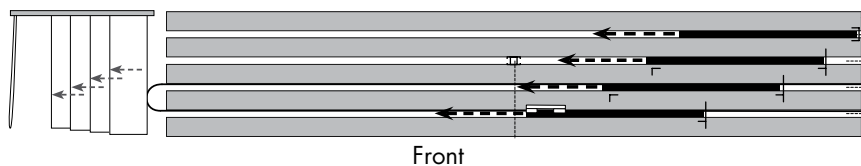

**Right Stack
Cord Control**