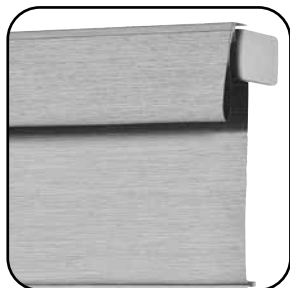

Envision Traditional Flat & Hobbled Roman Shades

HARDWARE OPTIONS

Envision Roman Shade Valance

- Each Envision Shade, regardless of hardware system, comes standard with its own 3" matching fabric valance.
- Inside mount Envision Roman Shade valances are built without returns.
- All outside mount Envision Roman Shades will come standard with a valance that includes 2½" valance returns. The valance returns wrap around the face of the valance concealing the ends of the head rail for a more finished look.
- The valance can be ordered without returns for outside mount applications when desired.

Inside Mount Valance