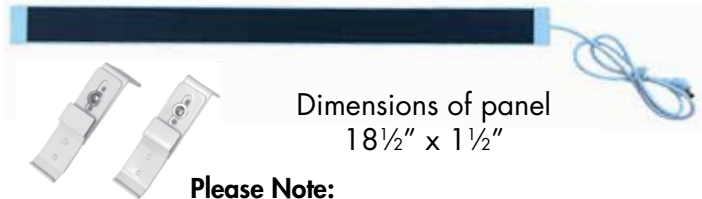

Dimensions of panel
18½" x 1½"

Please Note:

LED solar panel cord length is 24". Make sure to order 48" extension cord if needed.

Solar Recharge Optimum Application

- Full direct sunlight (minimum 2 hours per day) to maintain full charge. Based on one operation cycle per day (one open, one close).
- Excessive duration of cloudy weather will impact the rate of charge.

Solar Panel LED Lights

Red Light: Indicates optimum direct sun exposure

Green Light: Indicates sunlight is enough to charge battery

Blue Light: Indicates battery is charging. Blue light is off when not charging (including when the battery is full)

No Lights: Night or very low sun