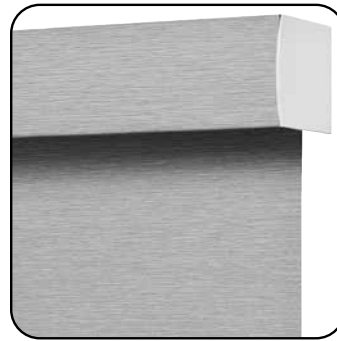

Envision Roller Shades

INSERT STRIP, SMOOTH FACE OR FABRIC WRAP | DESIGNER CASSETTE

Insert Strip

Smooth Face

Fabric Wrap

Hardware Features

Roll Style:	Standard only
Head Rail Color:	White, Ivory, Black, Satin Nickel and Bronze
Clutch & Tensioner Color	White, Black, Ivory, Satin Nickel and Bronze (White and Black for R-Series)
Bottom Rail Style:	Fabric Wrapped or Exposed Bottom Rail
Bottom Rail Color:	Fabric Wrapped: White, vanilla, bronze, black or brushed aluminum Exposed: White, vanilla, bronze, black or brushed aluminum
Bead Chain Color:	White, black, bronze or steel bead chain
Operation Options:	Cord Loop: Select bead chain color, bottom rail style and color Cordless: Select bottom rail style, color and Cordless Tassels or Pulls (see page 95)
Motorization	Skyline Standard Roller Hardware can be motorized with Simplicity BLUETOOTH™ Rechargeable Motorization or PowerTouch™ Rechargeable.