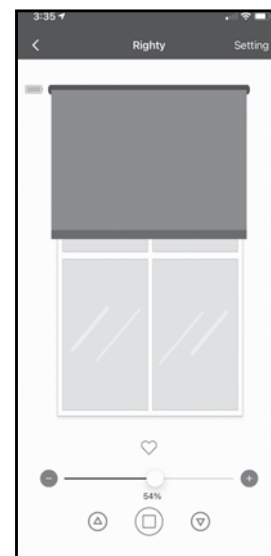

Color Lux Mobile App Control Screen