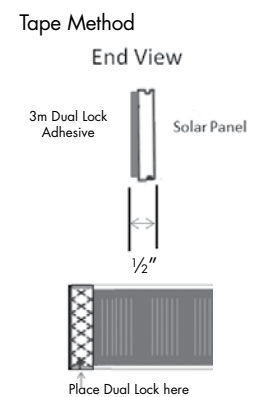

Tape goes on the face (black side) of the panel.

If the solar panel is mounted directly behind the headrail at the top of the window, you need to make sure that the solar panel does not interfere with the shade mounting brackets. The solar panel can go between brackets spaced apart, or behind brackets if the depth of the window casing allows.