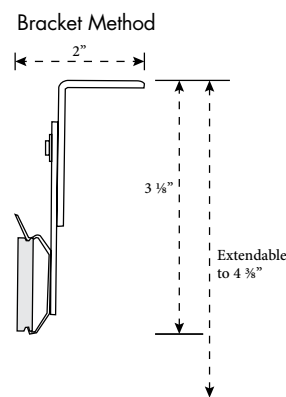

Tape goes on the face (black side) of the panel.

If the solar panel is mounted directly behind the headrail at the top of the window, you need to make sure that the solar panel does not interfere with the shade mounting brackets. The solar panel can go between brackets spaced apart, or behind brackets if the depth of the window casing allows.