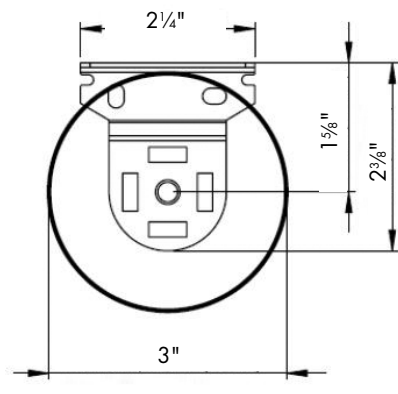

Envision Roller Shades

STANDARD SKYLINE HARDWARE SYSTEM

Hardware Features

Roll Style:	Standard or reverse (reverse roll information is found on page 90)
Bead Chain Color:	White, Black, Ivory, Satin Nickel and Bronze
Clutch Color:	White, Black, Ivory, Satin Nickel and Bronze
Bracket Cover Colors:	White, Black, Ivory, Satin Nickel and Bronze
Bracket Colors:	White, Black, Ivory and Bronze
Bottom Rail Style:	Fabric Wrapped or Exposed Bottom Rail
Bottom Rail Color:	Fabric Wrapped: White, Black, Ivory, Brushed Aluminum and Bronze Exposed: White, Black, Ivory, Brushed Aluminum and Bronze
Motorization	Skyline Standard Roller Hardware can be motorized with Simplicity BLUETOOTH™ Rechargeable Motorization, Heavy Duty BLUETOOTH™ Rechargeable, Low Voltage Hardwired Motorization or PowerTouch™ Rechargeable.

Mounting Dimensions

The standard 1" and 1 1/2" tubes are available with two brackets in 1 5/8" or 2 1/8" projection.

Minimum depth for flush inside or side mount including brackets covers: 2 1/2"

The oversized 2" tube is available with one bracket in a 2 1/8" projection.

Standard Roller Finished Dimensions (+/- 1/8")	Standard Tube Cord Loop (1" and 1 1/2" diameter)	Standard Tube Motorized (1 1/2" diameter)	Oversized Tube Cord Loop (2" diameter)	Oversized Tube (2" & 2 1/2" diameter) Heavy Duty Motorization
Inside Mount				
Bracket to Bracket Measurement:	Ordered width	Ordered width	Ordered width	Ordered width
End to End Roller Width:	Ordered width minus 1"	Ordered width minus 1 1/8"	Ordered width minus 1 1/16"	Ordered width minus 1 5/8"
Fabric Width:	Ordered width minus 1 1/16"	Ordered width minus 1 3/16"	Ordered width minus 1 1/8"	Ordered width minus 1 11/16"
Bottom Rail Width:	Ordered width minus 1 1/16"	Ordered width minus 1 3/16"	Ordered width minus 1 1/8"	Ordered width minus 1 11/16"
Outside Mount and Inside Mount with Bracket Covers				
End Cap Cover to End Cap Cover:	Ordered width	Ordered width	Ordered width	Ordered width
Bracket to Bracket Measurement:	Ordered width minus 1/8"	Ordered width minus 1/4"	Ordered width minus 1/8"	Ordered width minus 1/8"
End to End Roller Width:	Ordered width minus 1 1/8"	Ordered width minus 1 1/4"	Ordered width minus 1 3/16"	Ordered width minus 1 3/4"
Fabric Width:	Ordered width minus 1 3/16"	Ordered width minus 1 5/16"	Ordered width minus 1 1/4"	Ordered width minus 1 13/16"
Bottom Rail Width:	Ordered width minus 1 3/16"	Ordered width minus 1 5/16"	Ordered width minus 1 1/4"	Ordered width minus 1 13/16"

G200 clutch and Skyline Spring Assist require an additional 1/8" deduction from Cordloop 2" diameter shades.