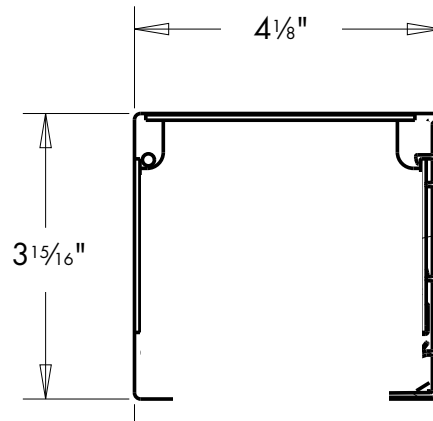

Envision Skyline Roller Shades

4" SKYLINE FASCIA WITH CORD LOOP & SIMPLICITY MOTORIZATION

Hardware Features		
Fascia Colors:	White, Black, Ivory, Satin Nickel and Bronze	
Roll Style:	Standard only	
Bead Cord Style and Color:	White, Black, Ivory, Satin Nickel and Bronze	
Bottom Rail Style:	Fabric Wrapped or Exposed Bottom Rail	
Bottom Rail Color:	Fabric Wrapped: White, Black, Vanilla, Brushed Aluminum and Bronze Exposed: White, Black, Vanilla, Brushed Aluminum and Bronze	
Tensioner Color:	White, Black, Ivory, Satin Nickel and Bronze	
Motorization	Skyline Standard Roller Hardware can be motorized with Simplicity BLUETOOTH™ Rechargeable Motorization, Heavy Duty BLUETOOTH™ Rechargeable, Low Voltage Hardwired Motorization or PowerTouch™ Rechargeable.	
Head Rail Surcharge	See price grids for surcharge information.	
Mounting Dimensions		
Minimum depth for flush inside mount including installation brackets: 4 1/8"		
Minimum surface height required for outside mount: 4"		
4" Inch Skyline Fascia cannot be installed as an inside mount with bracket covers. Bracket Covers are not provided for Inside Mount applications.		
Standard Roller Finished Dimensions (+/- 1/8")	Standard Tube (1" and 1 1/2" diameter)	Oversized Tube (2" diameter)
Inside Mount		
Bracket to Bracket Measurement:	Ordered width	Ordered width
End to End Roller Width:	Ordered width minus 1"	Ordered width minus 1 1/16"
Fabric Width:	Ordered width minus 1 1/16"	Ordered width minus 1 1/8"
Bottom Rail Width:	Ordered width minus 1 1/16"	Ordered width minus 1 1/8"
Outside Mount and Exact Mount		
End Cap Cover to End Cap Cover:	Ordered width	Ordered width
Bracket to Bracket Measurement:	Ordered width minus 1/8"	Ordered width minus 1/8"
End to End Roller Width:	Ordered width minus 1 1/8"	Ordered width minus 1 3/16"
Fabric Width:	Ordered width minus 1 3/16"	Ordered width minus 1 1/4"
Bottom Rail Width:	Ordered width minus 1 3/16"	Ordered width minus 1 1/4"