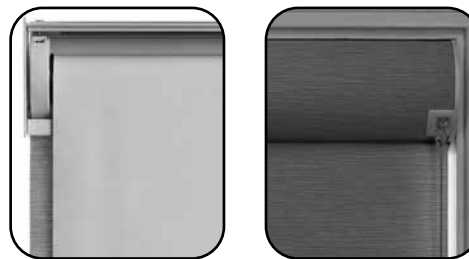

Please Note: For outside mount shades with Retractable Cord, the recommended overlap is the ordered width PLUS 2".

Retractable Cord Operation

The clutch can be ordered to the right or left of of the shade so the pull cord is easy to reach.

To raise, simply pull the cord straight down until it reaches full extension and then allow the cord to retract completely into the head rail. Each stroke partially raises the shade. The shade can be stopped at any point while raising.

To lower, simply pull the cord out towards you until it reaches full extension and then allow the cord to retract completely into the head rail. Each stroke partially lowers the shade. The shade can be stopped at any point while lowering.

The Light Filtering or Blackout Liner on Inside Mount Retractable Cord shades have a 3/4" light gap on the operation side.