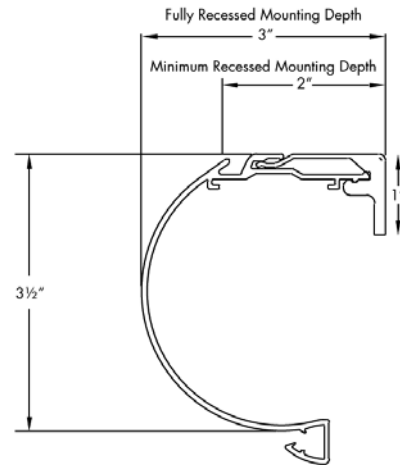

Hardware Features

Head Rail Color:	Fabric Wrapped Cassette
Head Rail End Caps:	Color Coordinated to ordered shade fabric
Liner:	Light Filtering Liner or Blackout Liner. See page 132 for more information.
Bottom Rail Style and Color:	Fabric wrapped front bottom rail and white back bottom rail
Rib Spacing:	Panel Height is 8" (from rib to rib). Lower most panel size will vary in length and may be up to 2" longer or 6" shorter than the standard 8".
Operation Options:	Cordless with Lift Assist Simplicity BLUETOOTH™ Rechargeable Motorization & Low Voltage Motorization

Mounting Dimensions

Minimum depth for flush inside mount including installation brackets:	3"
Minimum depth required for shallow mounting:	2"
Minimum depth for side mount:	1 1/8" • Maximum shade width for side mount: 48"
Minimum height required for outside mounting:	1"

Elevance Cordless with Lift Assist and Motorized Roman Finished Head Rail Measurement

Inside Mount

Head Rail Measurement:	Ordered width minus 3/16" (measurement includes end caps)

Outside Mount

Head Rail Measurement:	Ordered width plus 3/16" (measurement includes end caps)

Side Mount

Head Rail Measurement:	Ordered width minus 1 1/16" (measurement includes end caps)

Exact End to End Mount

Head Rail Measurement:	Ordered width (measurement includes end caps)

Elevance Cord-Free and Motorized Finished Fabric Measurements

Mount	Cordless with Lift Assist	Motorized Operation
Inside Mount Face Fabric:	Ordered width minus 3/8"	Ordered width minus 3/8"
Inside Mount Liner Fabric:	Ordered width minus 1 5/16"	Ordered width minus 1 1/4"
Outside Mount Face Fabric:	Ordered width	Ordered width
Outside Mount Liner Fabric:	Ordered width by 9/16"	Ordered width minus 7/8"