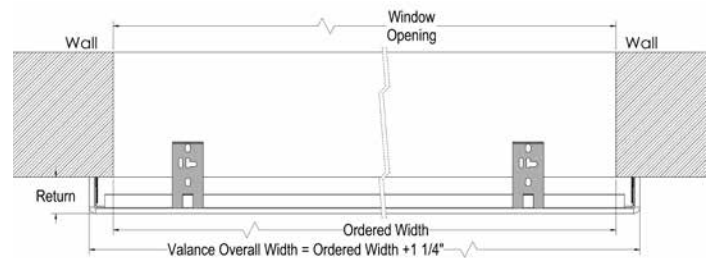

Shallow Mount

Figure F