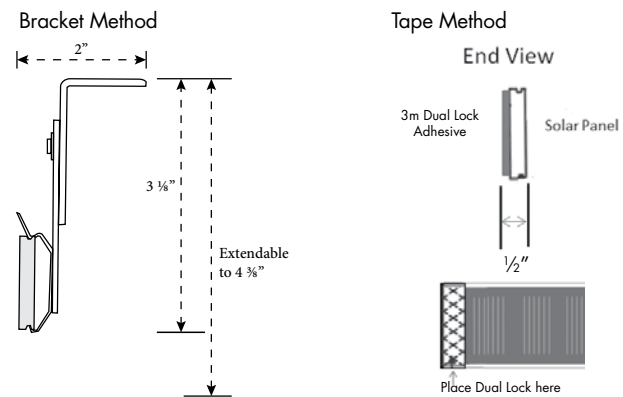

Tape goes on the face (black side) of the panel.

If the solar panel is mounted directly behind the headrail at the top of the window, you need to make sure that the solar panel does not interfere with the shade mounting brackets. The solar panel can go between brackets spaced apart, or behind brackets if the depth of the window casing allows.