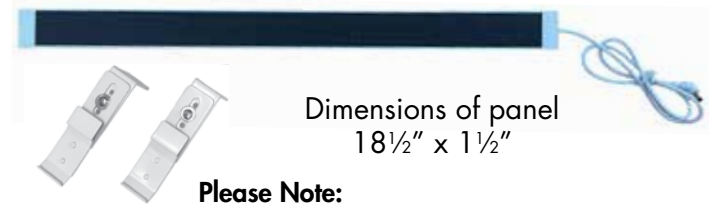

Simplicity Motor Hand Held Remotes

The Simplicity Remote features 5 individual frequency channels and an All channel that will to operate all the shades at once.

The 5 Channel Simplicity remote is available in white and black. All remotes come with a holder which can be mounted to a wall for easy storage.

The remote controls utilizes one 3V battery (CR2430). Batteries are included. Comfortex will warranty batteries for up to 3 months from date of purchase. Remote control batteries are not covered by the limited lifetime warranty.

Standard Simplicity Battery Operated Motorized Shades Warranty

Please see page 175 for complete Comfortex warranty information.

Solar Panel Recharge Option

Plugs in to any Simplicity Rechargeable Remote control shade (does not work with PowerTouch)

Provides constant trickle charge to 7.4v Li-Ion Rechargeable battery packs. Will prolong the life of the charge of the 7.4v rechargeable battery packs, and in some applications will maintain charge indefinitely.

Life of charge is subject to application variables such as, size and weight of shade, frequency of use, amount of direct sunlight exposure, etc.

Dimensions of panel
18½" x 1½"

Please Note:

LED solar panel cord length is 24". Make sure to order 48" extension cord if needed.

Solar Recharge Optimum Application

- Full direct sunlight (minimum 2 hours per day) to maintain full charge. Based on one operation cycle per day (one open, one close).
- Excessive duration of cloudy weather will impact the rate of charge.

Solar Panel LED Lights

Red Light: Indicates optimum direct sun exposure

Green Light: Indicates sunlight is enough to charge battery

Blue Light: Indicates battery is charging. Blue light is off when not charging (including when the battery is full)

No Lights: Night or very low sun